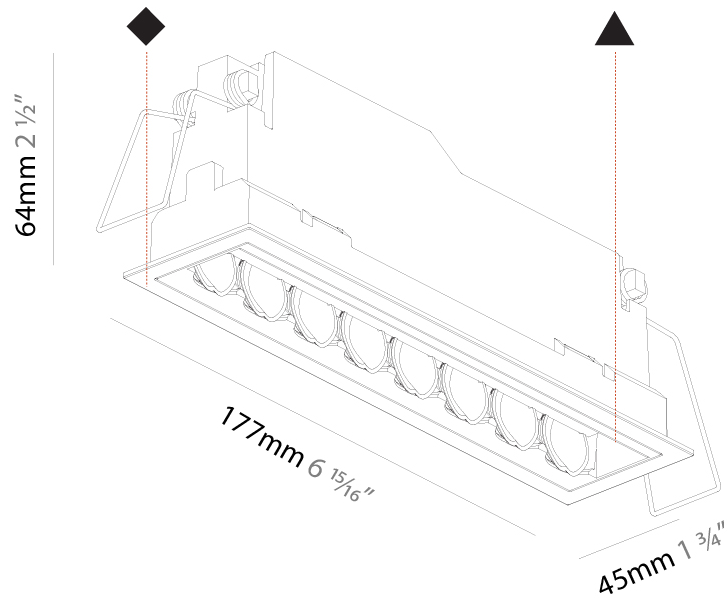

GENERAL

Series: Magiq Hollow Wallwash
Subseries: Magiq Hollow Wallwash Korona
Brand: Prolicht
Division: Architectural
Mounting Type: Recessed
Mounting Location: Ceiling
Subcategory: Wallwash

PHYSICAL

Shape: Rectangle
Length (mm): 177
Length (in): 6 ¹⁵/₁₆
Width (mm): 45
Width (in): 1 ³/₄
Height (mm): 64
Height (in): 2 ¹/₂
Ceiling Thickness (mm): 5 - 30
Min. Recessing Depth (mm): 100
Min. Recessing Depth (in): 3 ¹⁵/₁₆
Light Distribution: Downlight
Weight (kg): 0.395
Weight (lbs): 0.87
Fixture Finish: SSR / BKV / CWI / CRY / HAB / UFT / ITA / RUA / FTG / MYG / LOD / PUS / FRO / FUP / KIA / POP / BLS / SPG / MEY / GOH / GUM / CHC / COM / ABZ / JAG / OBR / MOS / ROR
Holder Finish: WHI / BLK
Fixture Material: Aluminum Die Cast

ELECTRICAL

Lamp Type: LED (Zhaga Standard)
Input Wattage (W): 19
Total Output Wattage (W): 17.2
Dimming: Tri-Mode (Non-Dimming and Phase Dimming (120Vac only) and 0-10V Dimming)
Driver Included: No
Driver Location: Remote
Driver Type: Constant Current - Universal
Driver Class: Class 2
Input Voltage (V): 120 - 277
Constant Current (MA): 700

LED

Number of LEDs: 8
Color Temperature (°K): 2700 / 3000 / 3500 / 4000
Max. Delivered Lumen (lm): 1110 / 1180 / 1323 / 1350
CRI: >90 CRI
Efficiency (%): 82.3
Lamp Life (hrs): 50000

OPTICAL

RATINGS AND CERTIFICATIONS

Certified By: CSA Certified to UL and CSA Standards
IP rating: IP20