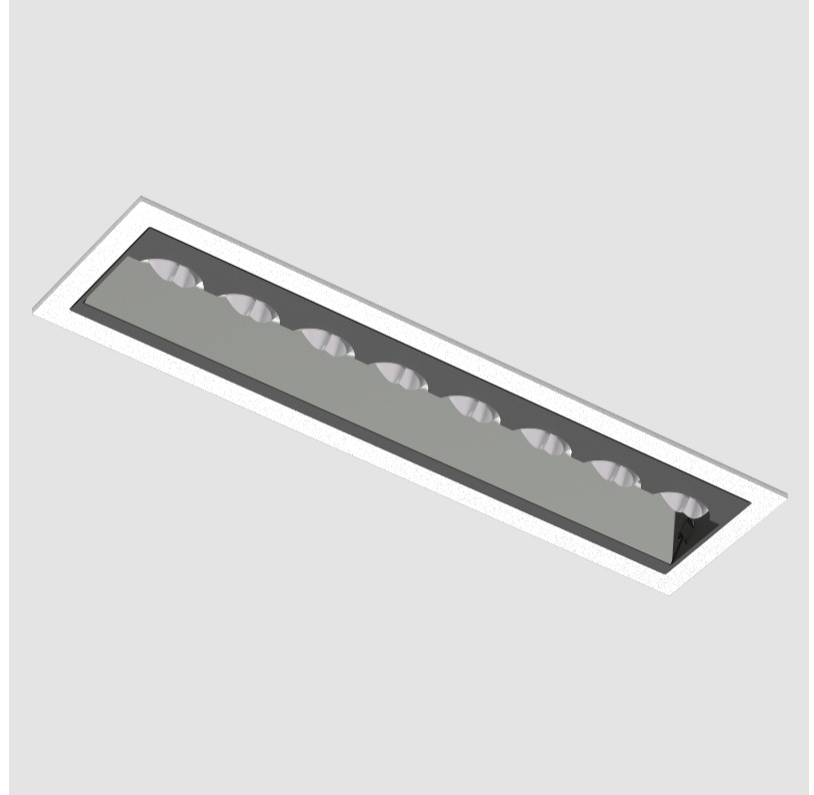

GENERAL

Series: Magiq Hollow Wallwash
Subseries: Magiq Hollow Wallwash
Brand: Prolicht
Division: Architectural
Mounting Type: Recessed
Mounting Location: Ceiling
Subcategory: Wallwash

PHYSICAL

Shape: Rectangle
Length (mm): 177
Length (in): 6 ¹⁵/₁₆
Width (mm): 45
Width (in): 1 ³/₄
Height (mm): 64
Height (in): 2 ¹/₂
Ceiling Thickness (mm): 5 - 30
Ceiling Thickness (in): 1/16 - 1 ³/₁₆
Min. Recessing Depth (mm): 100
Min. Recessing Depth (in): 3 ¹⁵/₁₆
Light Distribution: Downlight
Fixture Finish: SSR / BKV / CWI / CRY / HAB / UFT / ITA / RUA / FTG / MYG / LOD / PUS / FRO / FUP / KIA / POP / BLS / SPG / MEY / GOH / GUM / CHC / COM / ABZ / JAG / OBR / MOS / ROR
Fixture Material: Aluminum Die Cast
Cut-out Measurements: 170mm / 6 11/16" x 38mm / 1 1/2"

ELECTRICAL

Lamp Type: LED (Zhaga Standard)
Input Wattage (W): 19
Total Output Wattage (W): 17.2
Dimming: Tri-Mode (Non-Dimming and Phase Dimming (120Vac only) and 0-10V Dimming)
Driver Included: No
Driver Location: Remote
Driver Type: Constant Current - Universal
Driver Class: Class 2
Input Voltage (V): 120 - 277
Constant Current (MA): 700

LED

Number of LEDs: 8
Color Temperature (°K): 2700 / 3000 / 3500 / 4000
Max. Delivered Lumen (lm): 1270 / 1270 / 1513 / 1544
Nominal Lumen (lm): 1492 / 1492 / 1778 / 1814
CRI: >90 CRI
Lamp Life (hrs): 50000

OPTICAL

RATINGS AND CERTIFICATIONS

Certified By: CSA Certified to UL and CSA Standards
IP rating: IP20